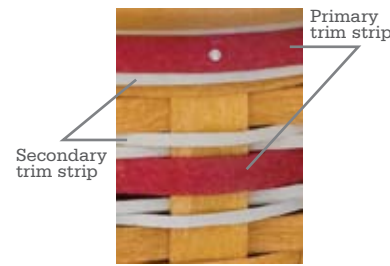

CHOOSE YOUR COLORS

Choose from 18 accent colors.