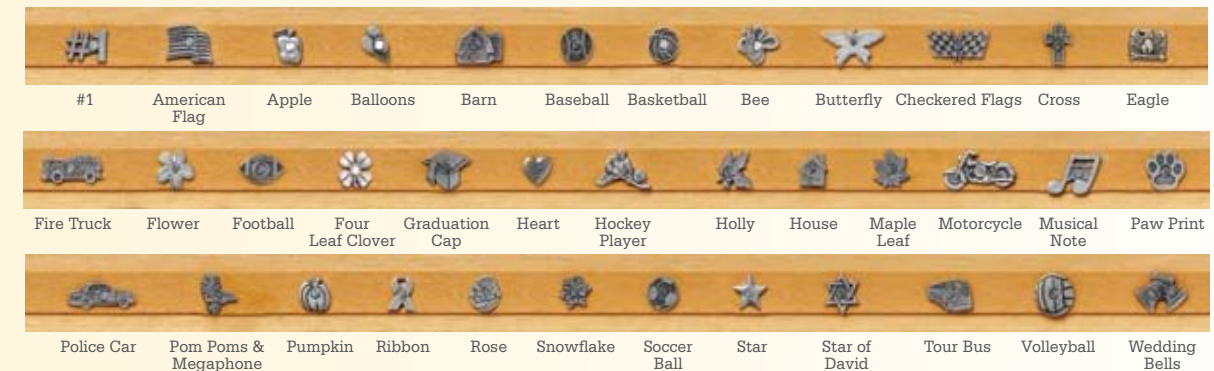

TACK COVERS

For an additional cost you can add decorative pewter tack covers to your basket (See individual Baskets for tack cover prices).

TAGS

For an additional cost of $4 per basket, you can customize your basket by choosing from two different metal engraved tags with six standard messages. One selection per order.

Choose a Message

- Thank You
- Welcome
- Celebrate!
- Congratulations
- Happy Anniversary
- Happy Holidays